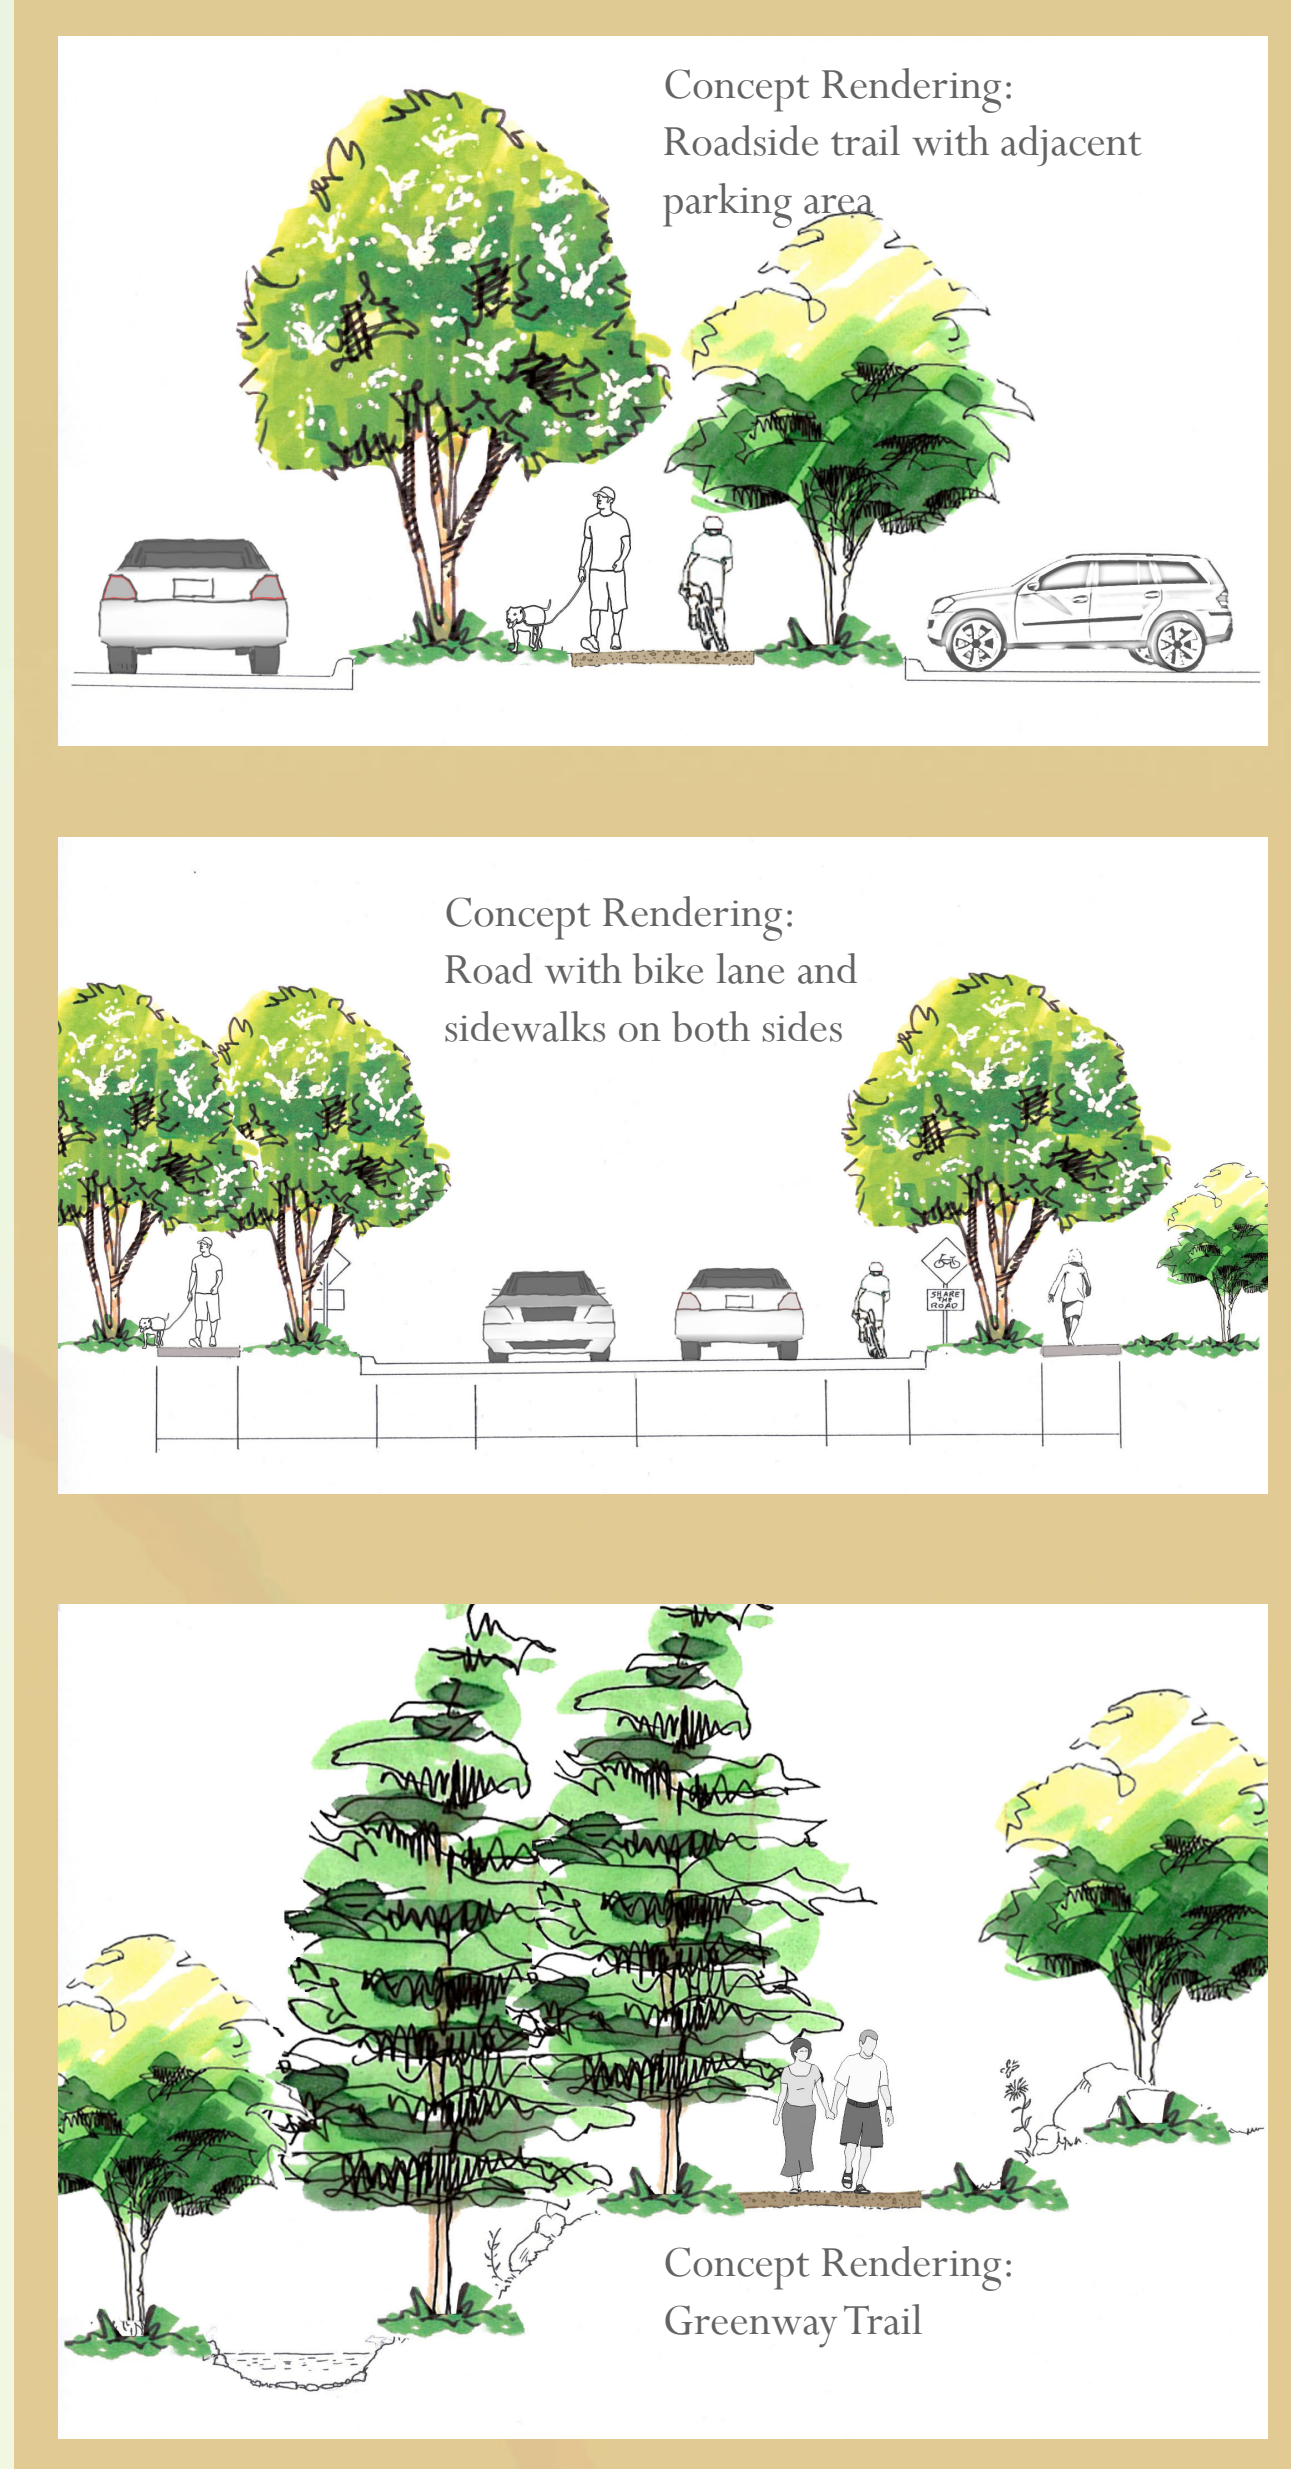

MAP KEY

-  Existing Greenway
-  Completed Part of the Carolina Thread Trail
-  Proposed Greenway Corridor
-  Proposed Roadside Trails
-  Proposed Streets with Sidewalks & Bike Lanes
-  Proposed Carolina Thread Trail
-  Crowder's Mountain State Park Trails
-  Parks & Recreation Centers
-  Schools

CITY OF GASTONIA
GREENWAY PLAN